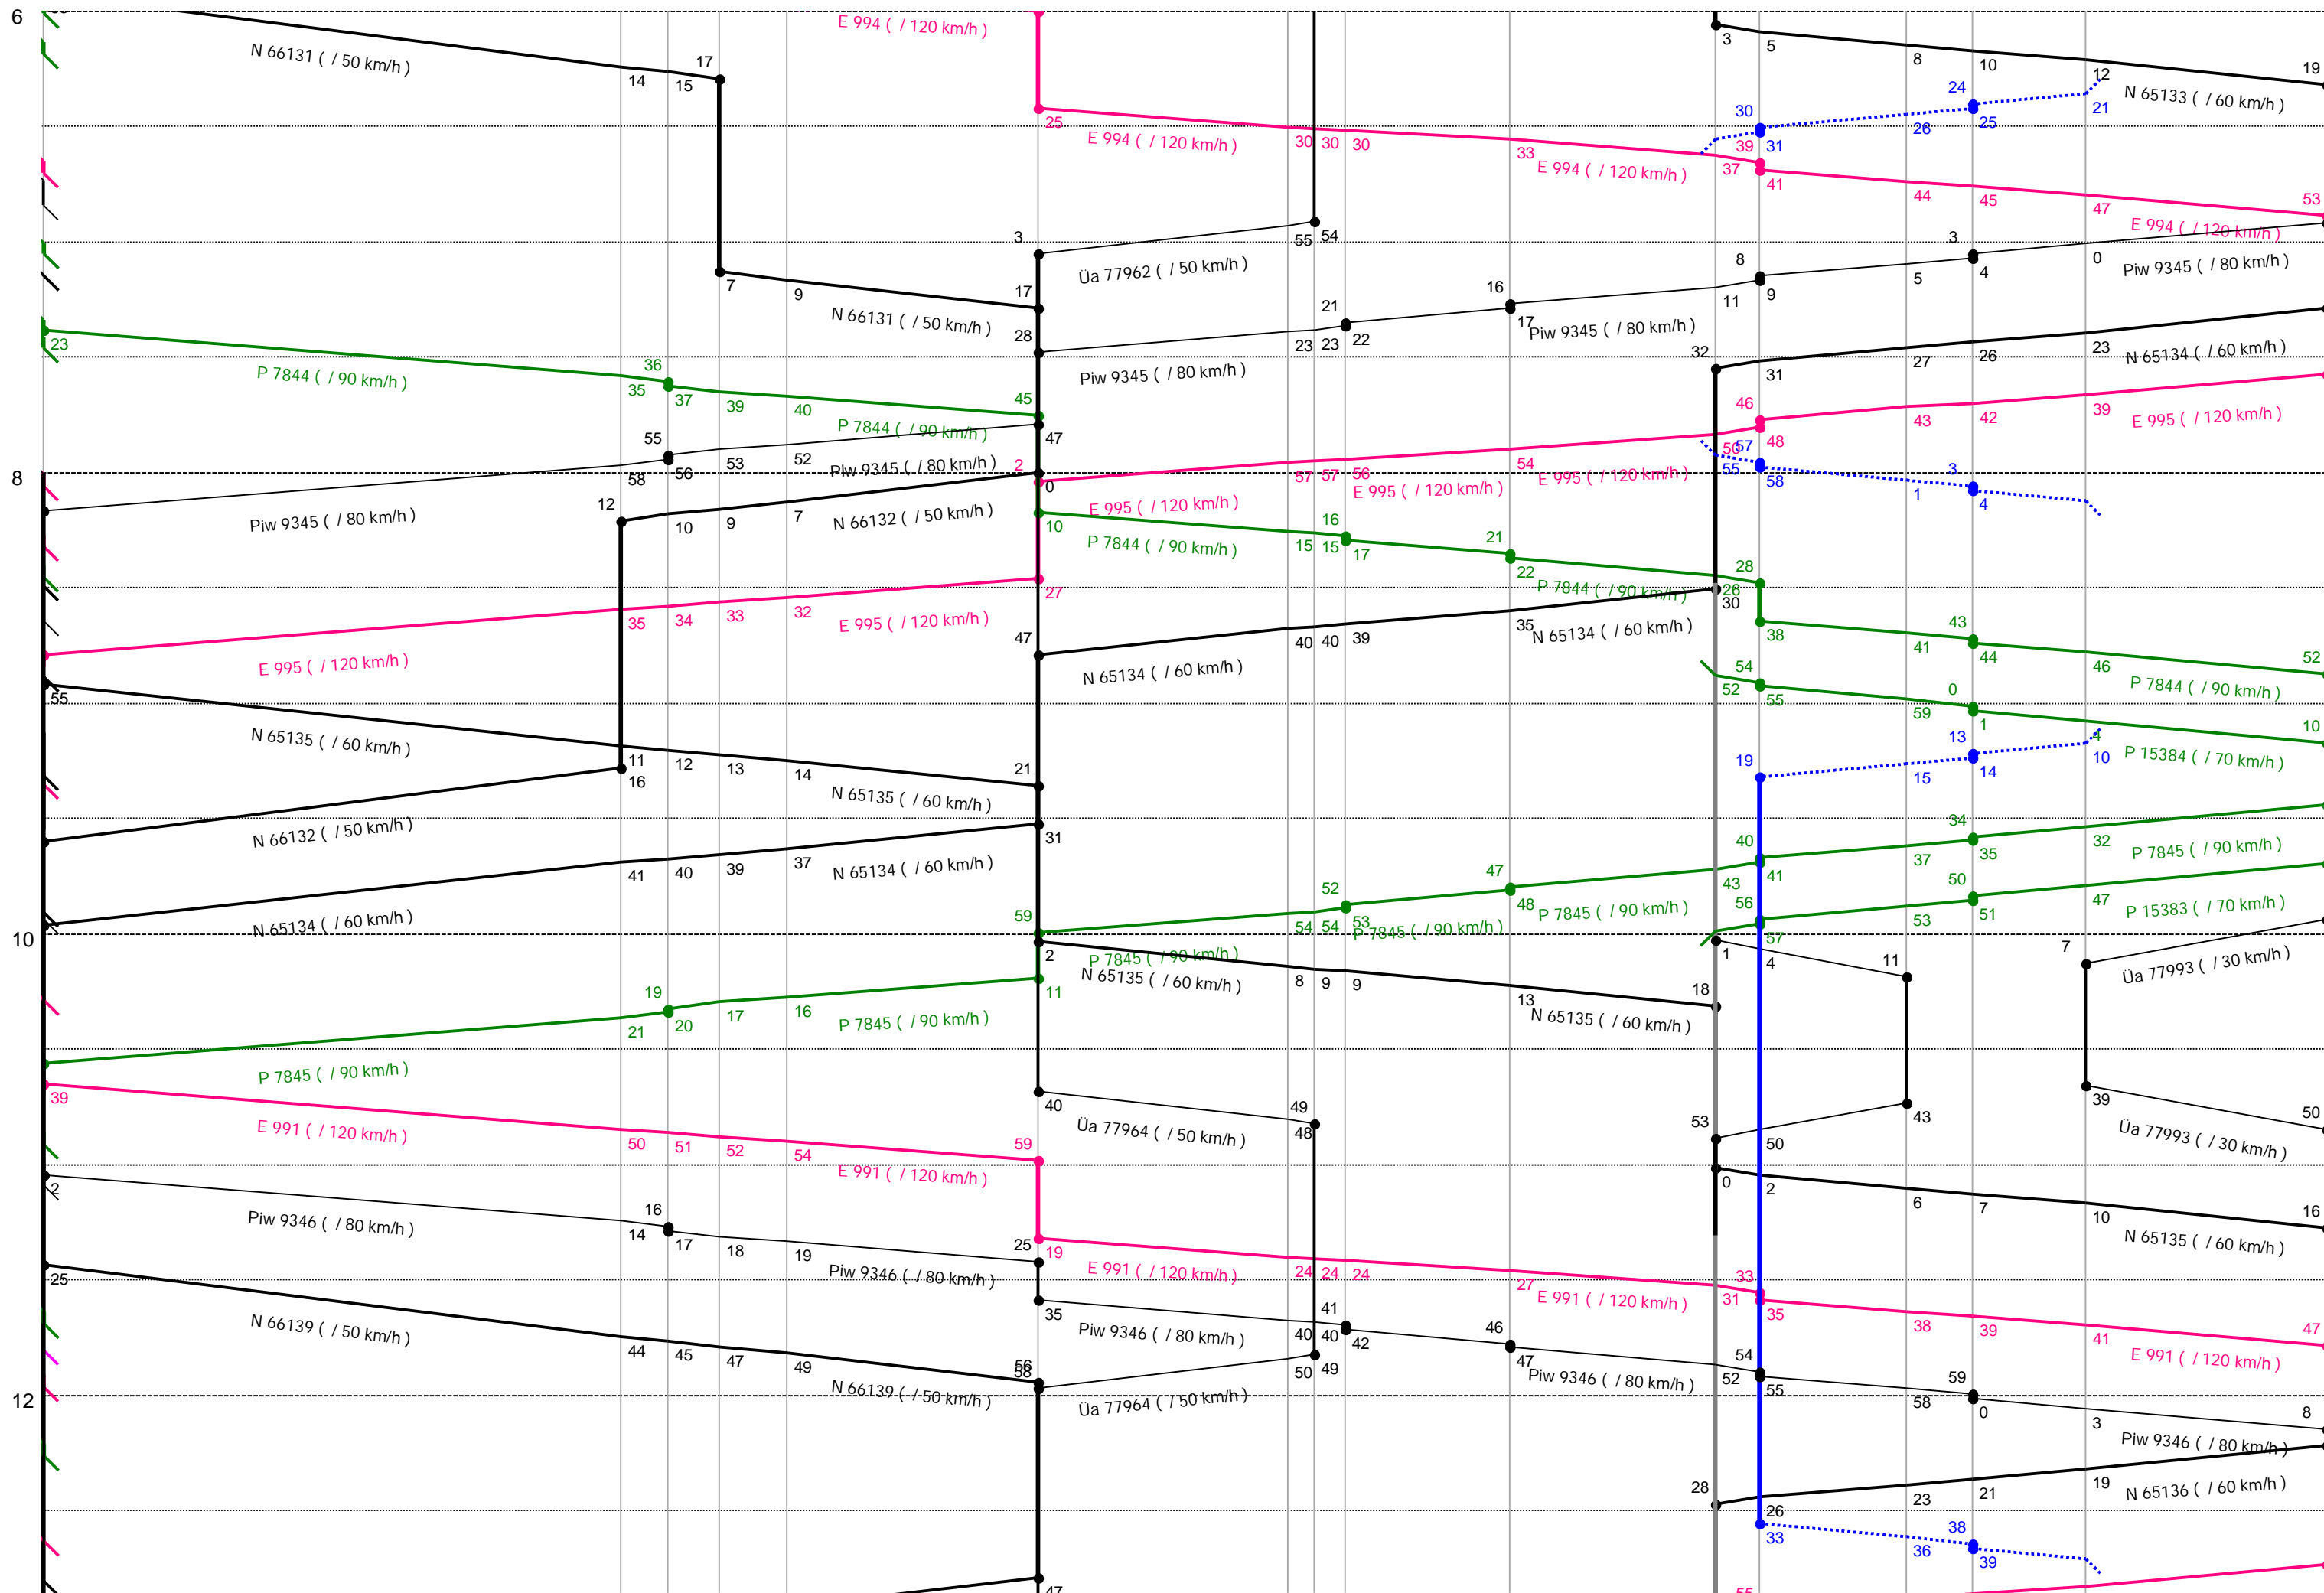

KIZ

ETLAETHRPG

TBCAN

RUP

TBCAN

DMIMS

KFDKFB

PYT KG

MHLE

SHF